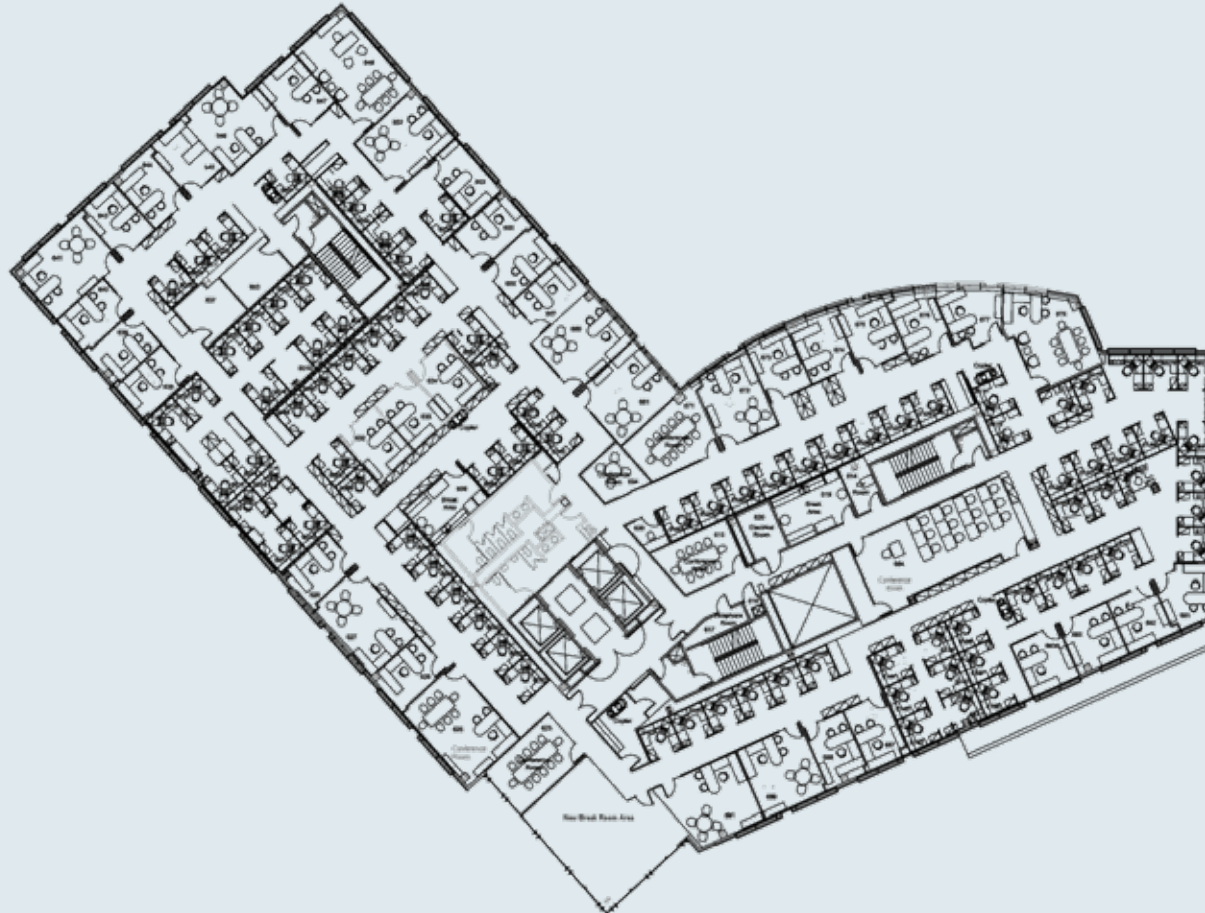

Suite 600
27,683 RSF

Available
Now

Wayne Drive

Oak Road

PERSONNEL

Private office	±31
Workstations	55
Reception	1
Total headcount	87

MEETING ROOMS

LG conference	1
MD conference	2
SM conference	2