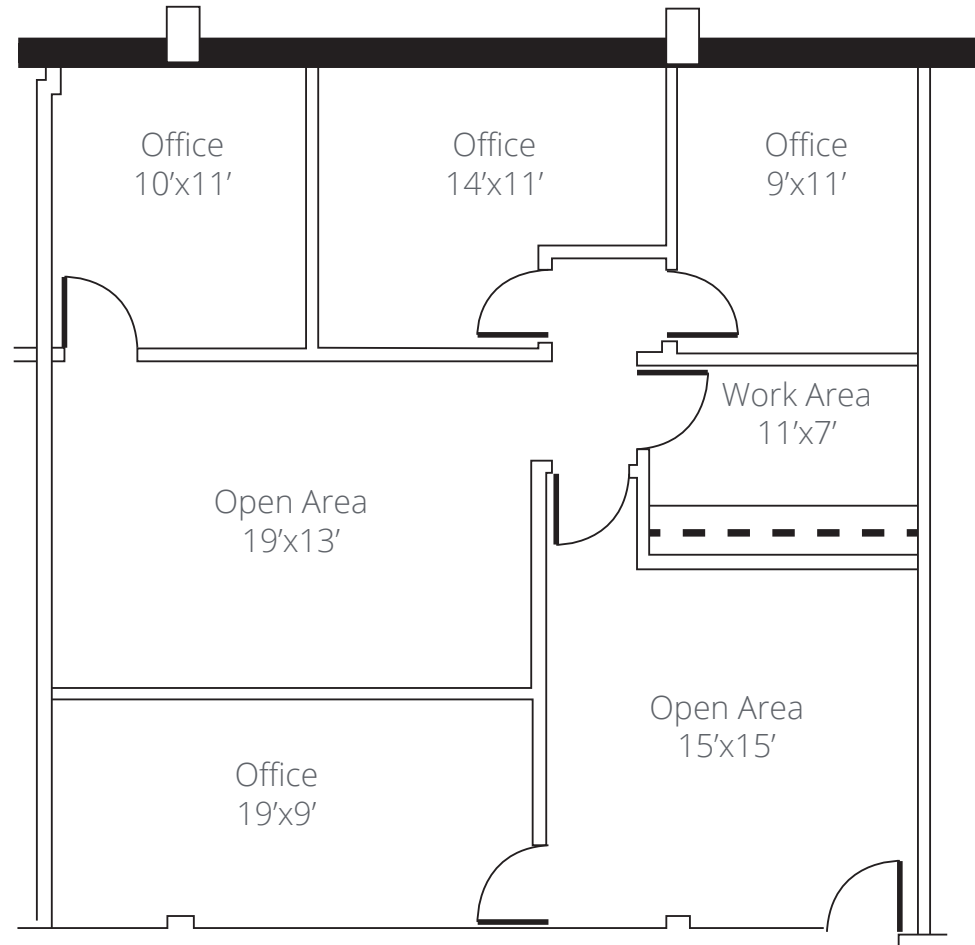

Building 10006
Suite 106 | 1,390 RSF

10006 North Dale Mabry Highway | Tampa, FL

Contact

Joanne LeBlanc, CPMC

Director
Office Services
+1 813 871 8535
joanne.leblanc@colliers.com

Claire Calzon

Executive Managing Director
Office Services
+1 813 871 8500
claire.calzon@colliers.com